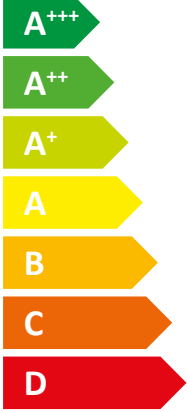

ENERG

енергия · ενέργεια

Y IJA
IE IA

STIEBEL ELTRON

LWZ 5 S Plus

A+

A

Two icons showing sound power levels. The top icon shows a speaker inside a house with the text "52 dB". The bottom icon shows a speaker outside a house with the text "52 dB".

A legend for power output levels, consisting of three colored squares with corresponding text: a dark blue square for "9 kW", a medium blue square for "6 kW", and a light blue square for "7 kW".

2019

811/2013