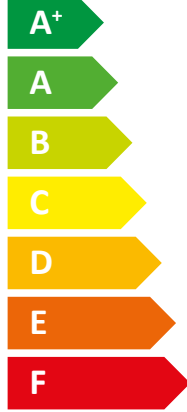

ENERG

енергия · ενέργεια

Y IJA
IE IA

STIEBEL ELTRON

LWZ 5 S Plus

A+

A

Two icons showing sound power levels. The top icon shows a speaker inside a house with the text "52 dB". The bottom icon shows a speaker outside a house with the text "52 dB".

A legend for power output levels, consisting of three colored squares with corresponding text: a dark blue square for "9 kW", a medium blue square for "6 kW", and a light blue square for "7 kW".

2019

811/2013